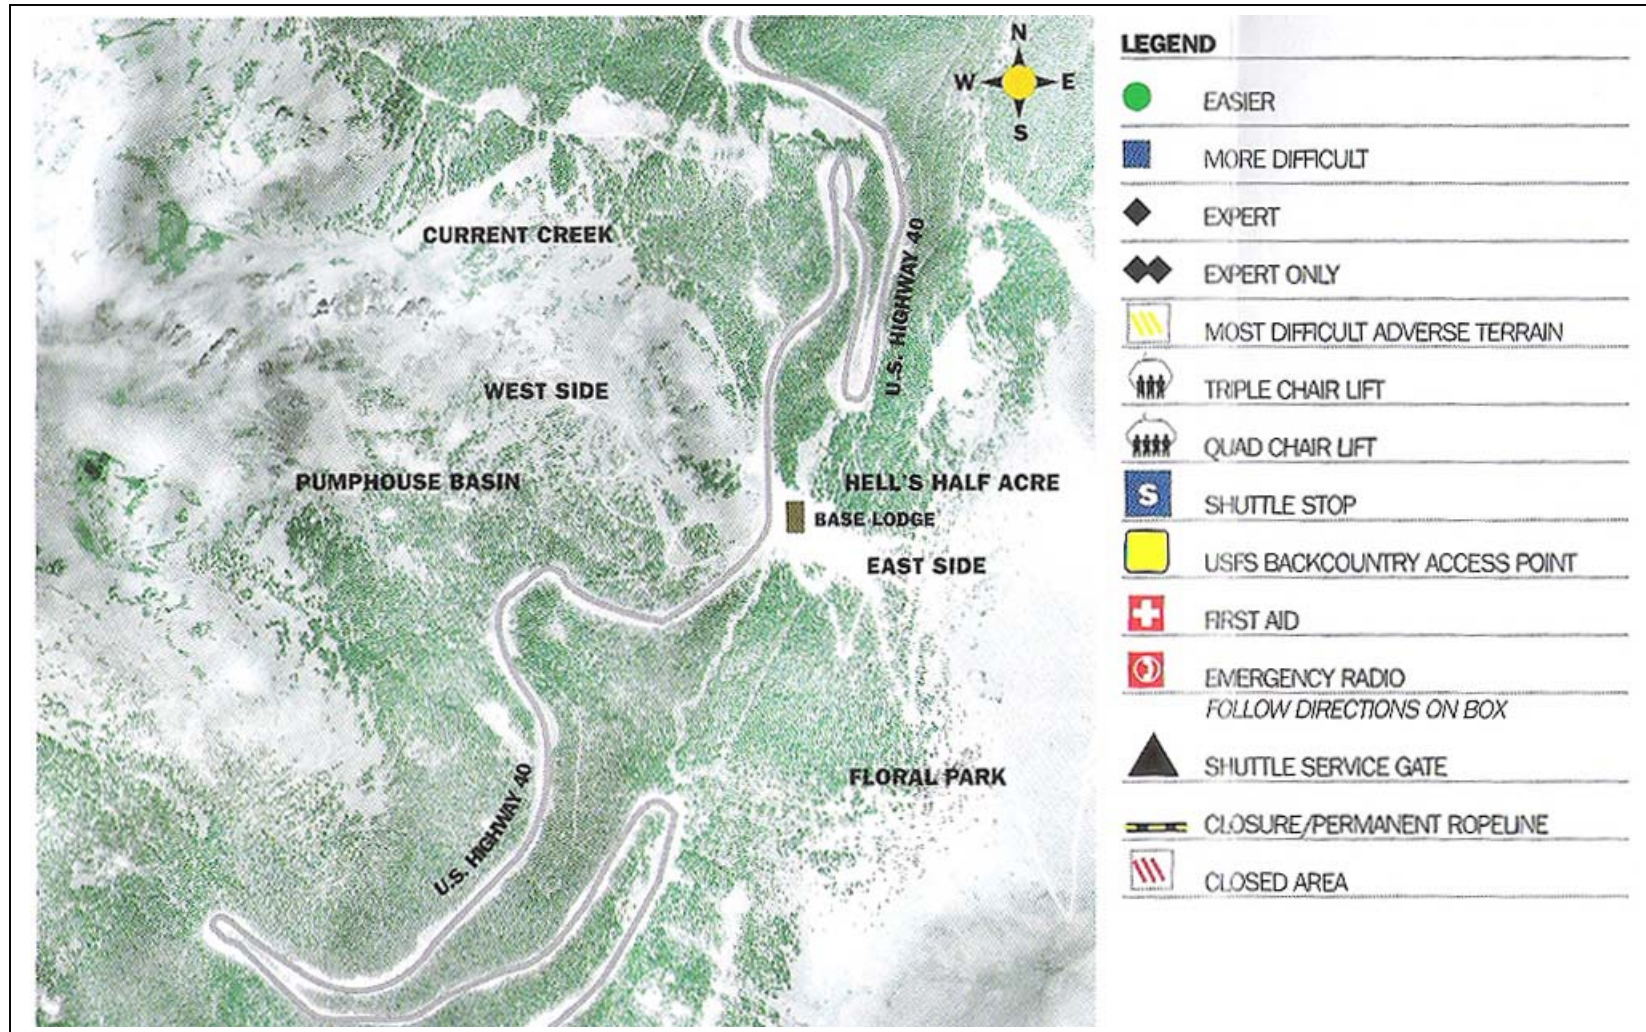

**Boulder Outdoor Center's version of the
Berthoud Pass Ski Area trail maps.
Aerial Map to Berthoud Pass, Colorado**

Please note that the base lodge is scheduled for demolition. The lift, USFS access point, medical stations, closure markers, and trail signs do not exist.

2707 Spruce St., Boulder, CO 80302
 1-800-Do-Hydro or 1-800-364-9376
 ©2005 Boulder Outdoor Center
 Online: www.BOC123.com
 Email: surf@BOC123.com