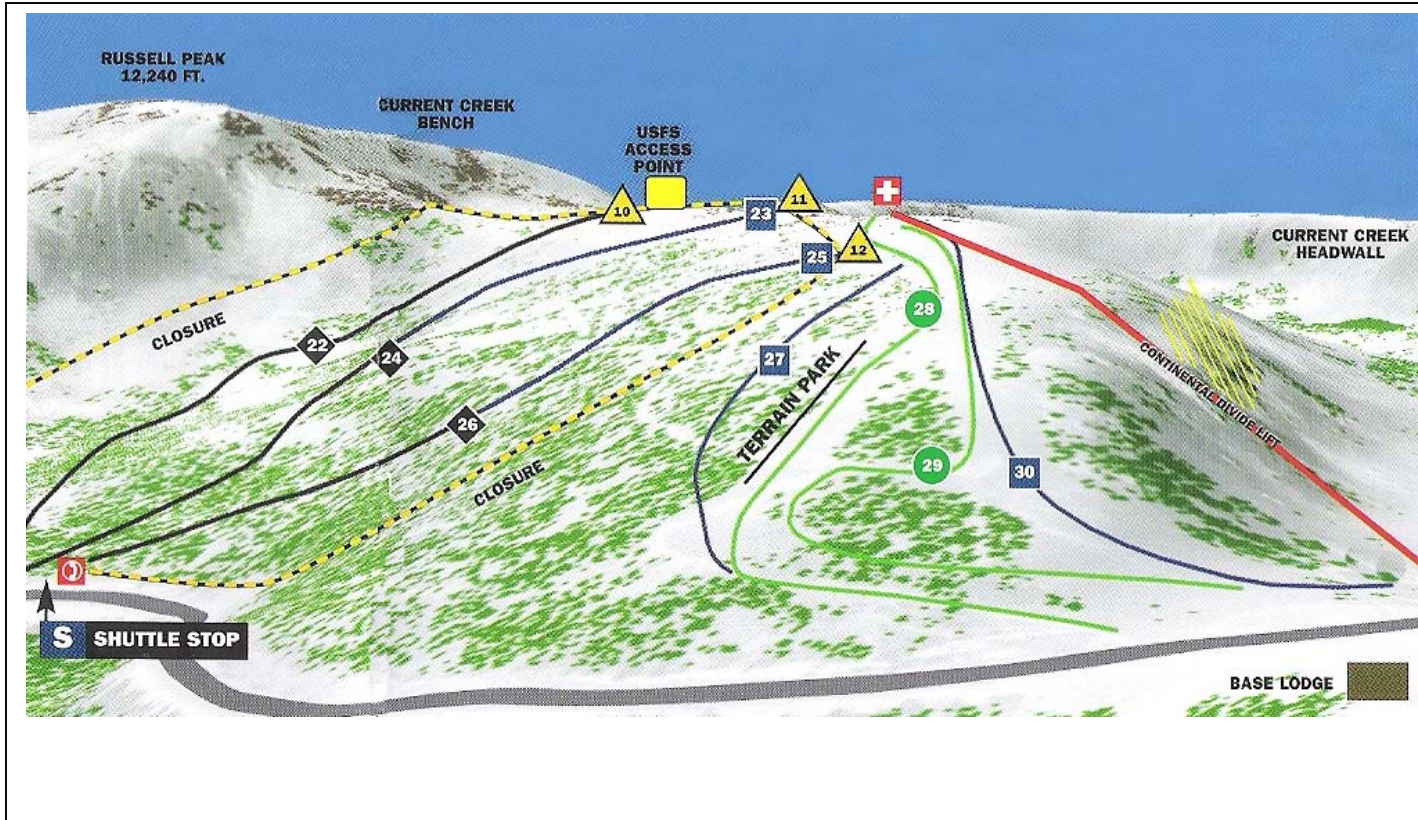

Boulder Outdoor Center's version of the Berthoud Pass Ski Area trail maps. Map to Pumphouse Basin Trails, Berthoud Pass, CO

Please note that the base lodge is scheduled for demolition. The lift, USFS access point, medical stations, closure markers, and trail signs do not exist.

- 22 ◆ Russell Basin
- 23 ■ Placer Basin
- 24 ◆ Lower Placer Basin
- 25 ■ Trappers Glades
- 26 ◆ Lower Trappers Glades
- 27 ■ Wyskis Wonder
- 28 ● CDT West
- 29 ● Chicken Out
- 30 ■ Mainline

- Pumphouse old Gates
- 10 Russel Basin
- 11 Placer Basin
- 12 Trappers Glades