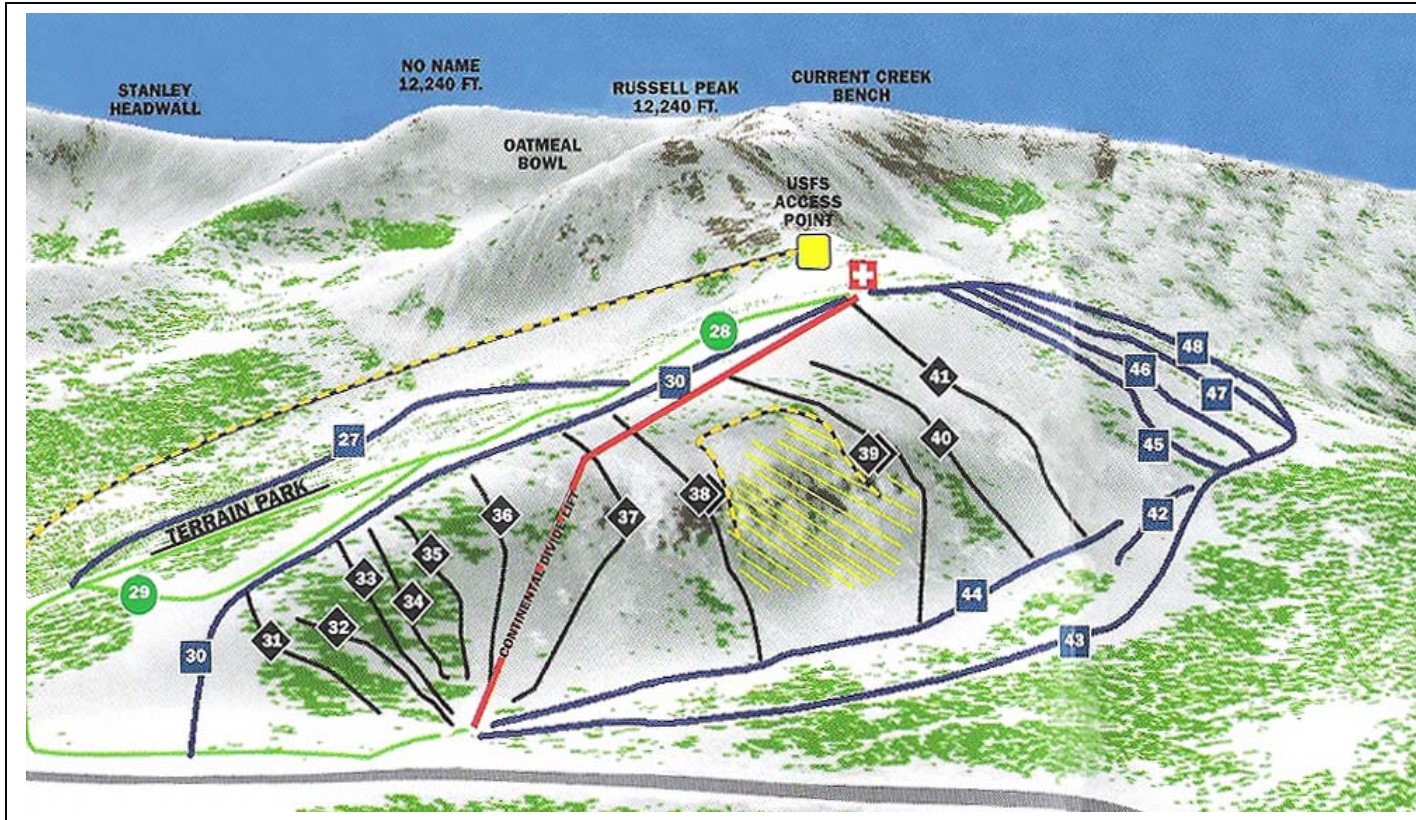

**Boulder Outdoor Center's version of the  
Berthoud Pass Ski Area trail maps.  
Map to West Side Trails, Berthoud Pass, CO**

Please note that the base lodge is scheduled for demolition. The lift, USFS access point, medical stations, closure markers, and trail signs do not exist.

- 27 ■ Wyskis Wonder
- 28 ● CDT West
- 29 ● Chicken Out
- 30 ■ Mainline
- 31 ◆ Sasha's Slot
- 32 ◆ Triple Rock
- 33 ◆ Stillman's Folly
- 34 ◆ Houdini's
- 35 ◆ TST
- 36 ◆ Plunge
- 37 ◆ Lift Gully
- 38 ◆◆ Rush Chute
- 39 ◆◆ Nitro Chute
- 40 ◆ South Chute Roll
- 41 ◆ Big Roll
- 42 ■ Test Slope
- 43 ■ Rendezvous
- 44 ■ Sun Bowl
- 45 ■ Meadow 1
- 46 ■ Meadow 2
- 47 ■ Meadow 3
- 48 ■ Meadow 4